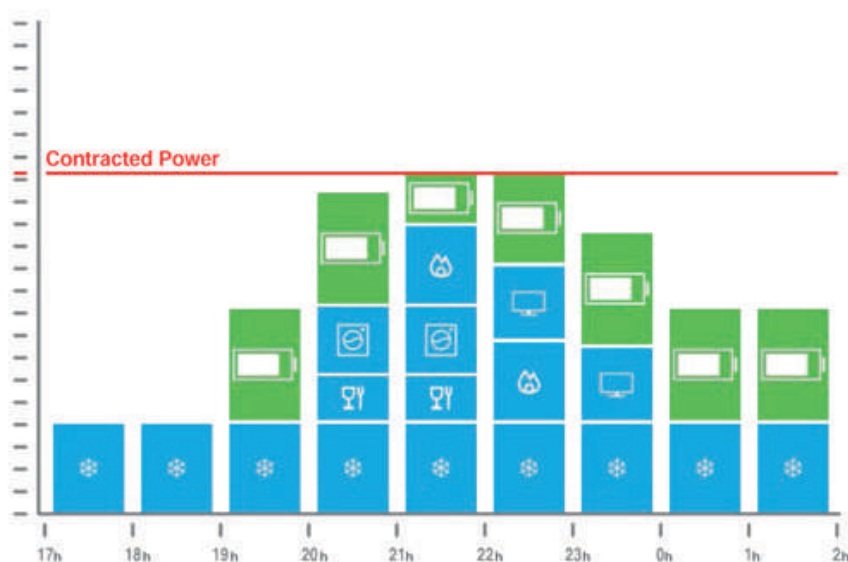

EHOME BEON TAKES A NEW STEP IN DOMESTIC EV CHARGING ALLOWING YOU TO CHARGE YOUR VEHICLE WHILE USING YOUR APPLIANCES.

Its intelligent sensor, easily added to the usual protection panel at home, dynamically adjusts electric vehicle's consumption if the house system is about to be overloaded.

eHome BeON measures and interprets the housing consumption, generates the corresponding signal and sends it to WallBox eHome charging station, which interprets and modifies its output current accordingly.

Intelligent sensor

Product dimensions It is so small that will fit everywhere